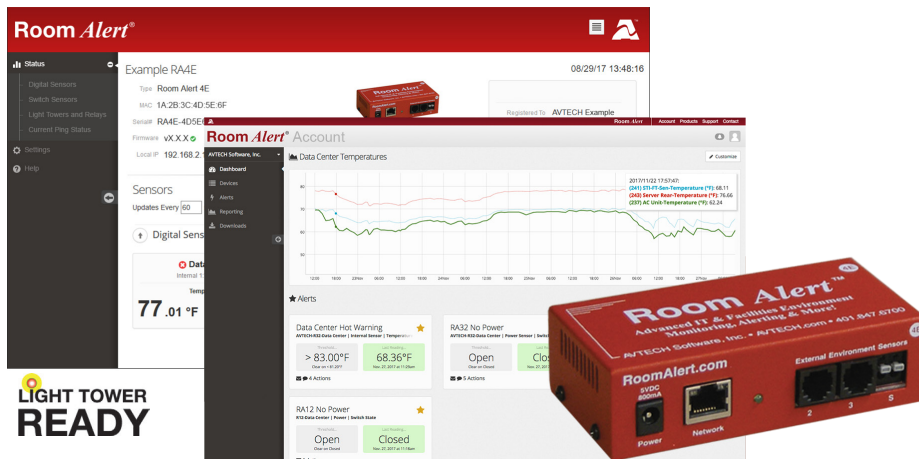

Room Alert® 4E

*“Advanced Physical Environment Monitoring,
Alerting & Automatic Corrective Action.”*

Order Now For...

\$395 / \$425

Room Alert 4E (Standard) RA4E-ES1-WAS
Room Alert 4ER (Rack) RA4ER-ES1-RAS

Broad Features, Extreme Reliability & Light Tower Ready

- Easy Ethernet ‘Plug & Play’ setup for immediate IT & facilities environment monitoring.
- Includes a built-in sensor for digital temperature and “PUSH” technology.
- Includes an external Digital Temperature Sensor.
- Includes ports for 2 digital sensors, 1 switch sensor or dry contact and a port for a Light Tower or Relay Switch Sensor.
- Offers advanced alerting by email, email-to-SMS, SNMP, webpage update and more.
- Use Room Alert 4E’s built-in web server, RoomAlert.com Account (included), local Room Alert management software (included) or SNMP to monitor across your network.
- The Room Alert 4E package allows real-time sensor status, data logging, graphing, advanced alerting, Fahrenheit/Celsius, high/low watermarks and more.
- Use Room Alert 4E with or without a host system. That’s right... No PC Required! This saves money, improves reliability and provides options. Install in minutes today, enjoy ‘Peace Of Mind’ tonight!