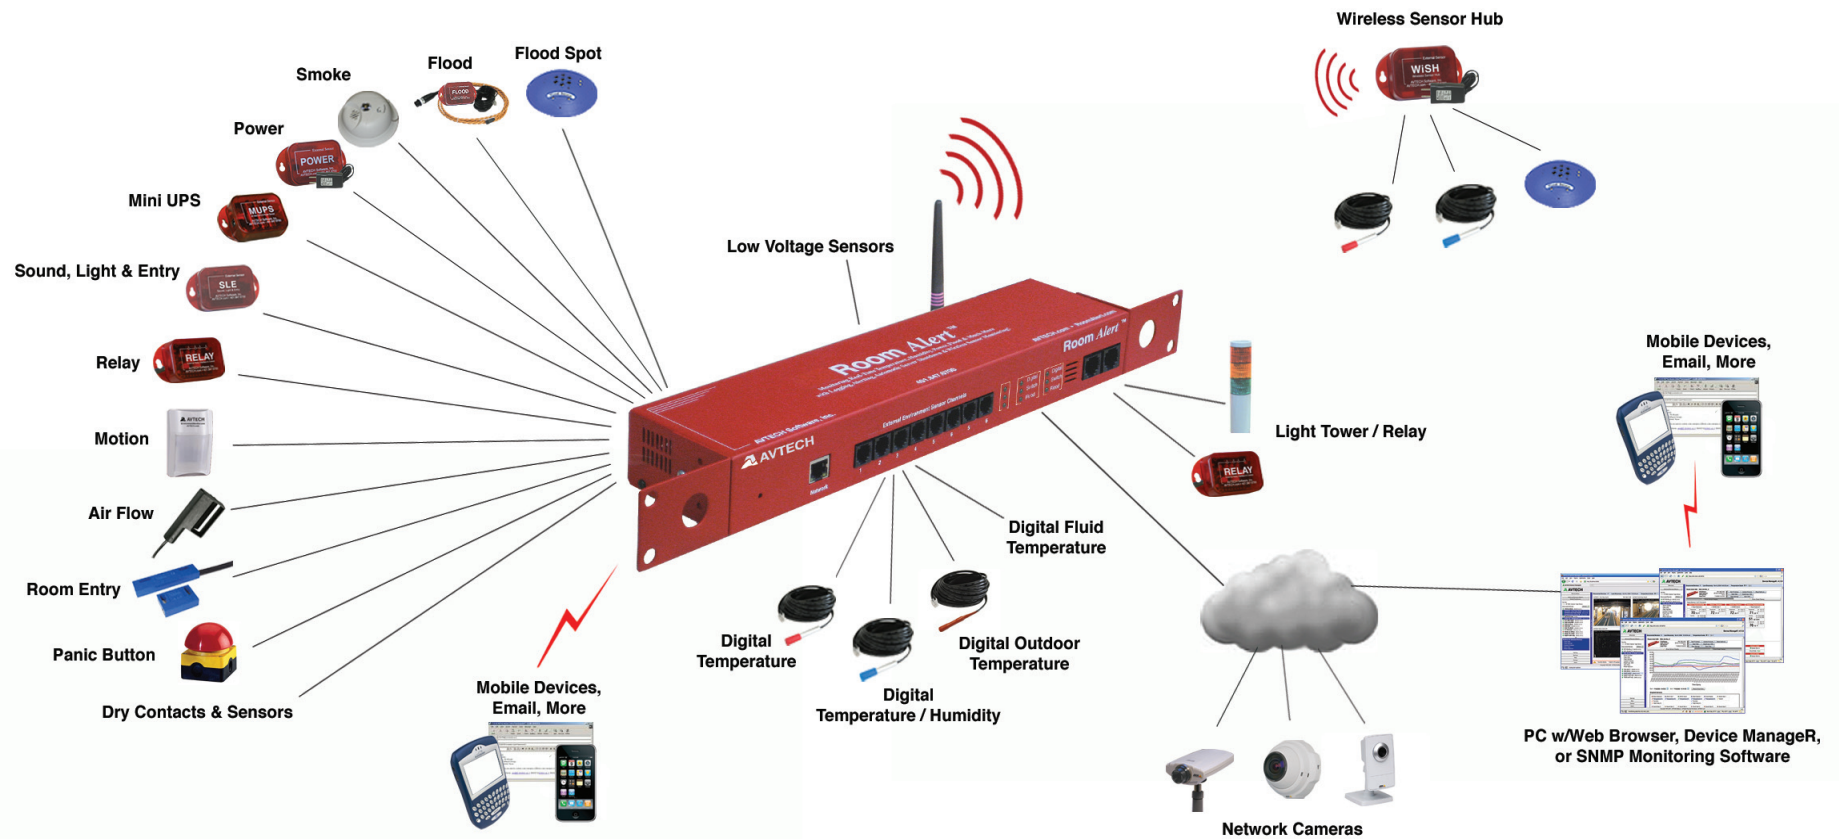

# Room Alert 32W™ Sample Layout

Monitoring Real-Time Temperature, Humidity, Power & More with Logging, Automatic Corrective Actions, Alerting & *Wireless Sensor Monitoring!*