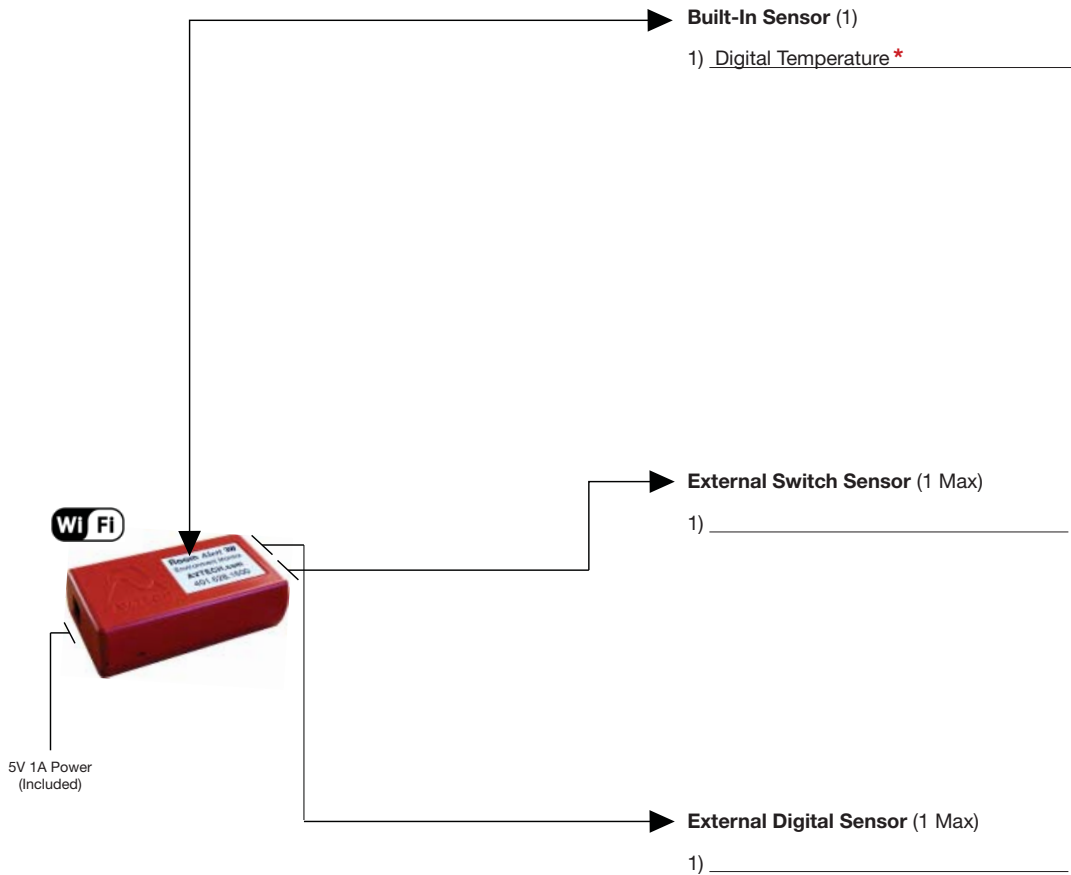

# AVTECH Room Alert<sup>®</sup> 3 Wi-Fi Planning Worksheet

Print and use this form to plan the sensor build-out for your Room Alert installation. See page 2 for compatible options to write in below. Once your build-out is complete, call AVTECH or your favorite Reseller for a quote or to order.

**Note:** The total sensor capacity of the Room Alert 3 Wi-Fi is 3+ sensors.

\* - Included in base package for monitor.

Order Online: [AVTECH.com](http://AVTECH.com) or Call / Order by Phone: **888.220.6700 / 401.628.1600**

### Digital Sensor Options: (13)

Digital Temperature Sensor (25' Cable) – TMP-SDT-SEN  
Digital Temperature Sensor (50' Cable) – TMP-DT50-SEN  
Digital Temperature Sensor (100' Cable) – TMP-DT100-SEN

Digital Outdoor Temperature Sensor (25' Cable) – TMP-DOT-SEN  
Digital Outdoor Temperature Sensor (50' Cable) – TMP-DOT50-SEN  
Digital Outdoor Temperature Sensor (100' Cable) – TMP-DOT100-SEN

Digital Fluid Temperature Sensor (25' Cable) – TMP-DFT-SEN  
Digital Fluid Temperature Sensor (50' Cable) – TMP-DFT50-SEN  
Digital Fluid Temperature Sensor (100' Cable) – TMP-DFT100-SEN

Digital Temperature & Analog Sensor (25' Cable) – RMA-DTA-SEN