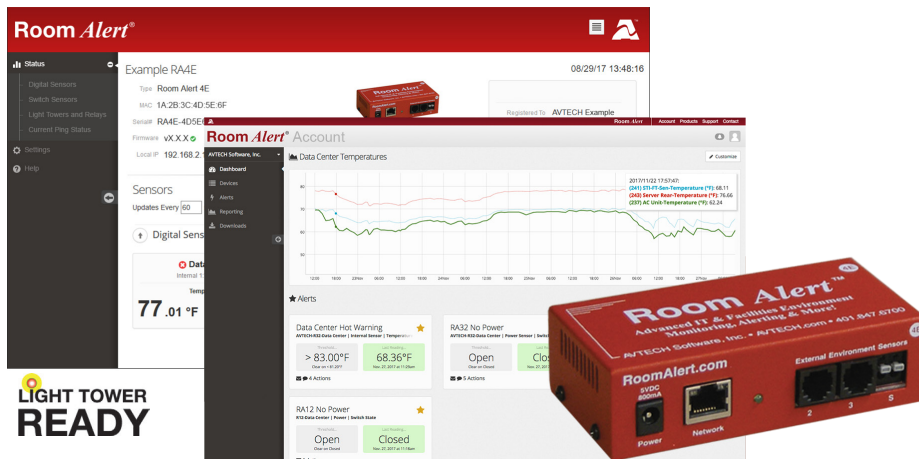

Room Alert® 4E

*“Advanced Physical Environment Monitoring,
Alerting & Automatic Corrective Action.”*

Order Now For...

\$395 / \$425

Room Alert 4E (Standard) RA4E-ES1-WAS
Room Alert 4ER (Rack) RA4ER-ES1-RAS

Broad Features, Extreme Reliability & Light Tower Ready

- Easy Ethernet ‘Plug & Play’ setup for immediate IT & facilities environment monitoring.
- Includes a built-in sensor for digital temperature, Device ManageR software and “PUSH” technology.
- Includes an external Digital Temperature Sensor.
- Includes ports for 2 digital sensors, 1 switch sensor or dry contact and a port for a Light Tower or Relay Switch Sensor.
- Offers advanced alerting by email, email-to-SMS, SNMP, webpage update and more.
- Use Room Alert 4E’s built-in web server, Device ManageR software (included), RoomAlert.com Account (included), or SNMP to monitor across your network.
- The Room Alert 4E package allows real-time sensor status, data logging, graphing, advanced alerting, Fahrenheit/Celsius, high/low watermarks and more.
- Use Room Alert 4E with or without a host system. That’s right... No PC Required! This saves money, improves reliability and provides options. Install in minutes today, enjoy ‘Peace Of Mind’ tonight!