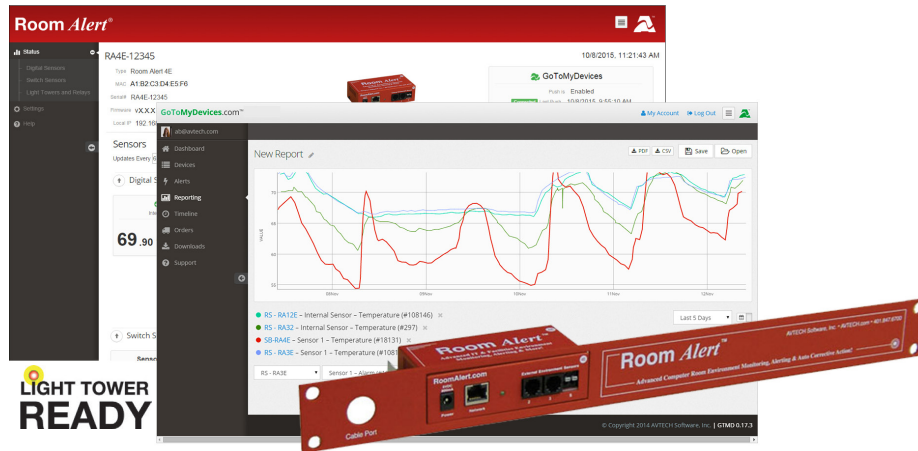

# Room Alert® 4E

*“Advanced Physical Environment Monitoring,  
Alerting & Automatic Corrective Action.”*

Order Now For...

**\$375 / \$395**

Room Alert 4E (Standard) RA4E-ES1-WAS  
Room Alert 4ER (Rack) RA4ER-ES1-RAS

## Broad Features, Extreme Reliability & Light Tower Ready

- Easy Ethernet ‘Plug & Play’ setup for immediate IT & facilities environment monitoring.
- Includes a built-in Digital Temperature sensor, Device ManageR software & “PUSH” technology.
- Includes an external Digital Temperature Sensor.
- Includes ports for 2 digital sensors, 1 switch sensor or dry contact and a port for a Light Tower or Relay Switch Sensor.
- Offers advanced alerting by email, email-to-SMS, SNMP, webpage update and more.
- Use Room Alert 4E’s built-in web server, Device ManageR software (included), GoToMyDevices (included) cloud service, or SNMP to monitor across your network.
- The Room Alert 4E package allows real-time sensor status, data logging, graphing, advanced alerting, Fahrenheit/Celsius, high/low watermarks and more.
- Use Room Alert 4E with or without a host system. That’s right... No PC Required! This saves money, improves reliability and provides options. Install in minutes today, enjoy ‘Peace Of Mind’ tonight!